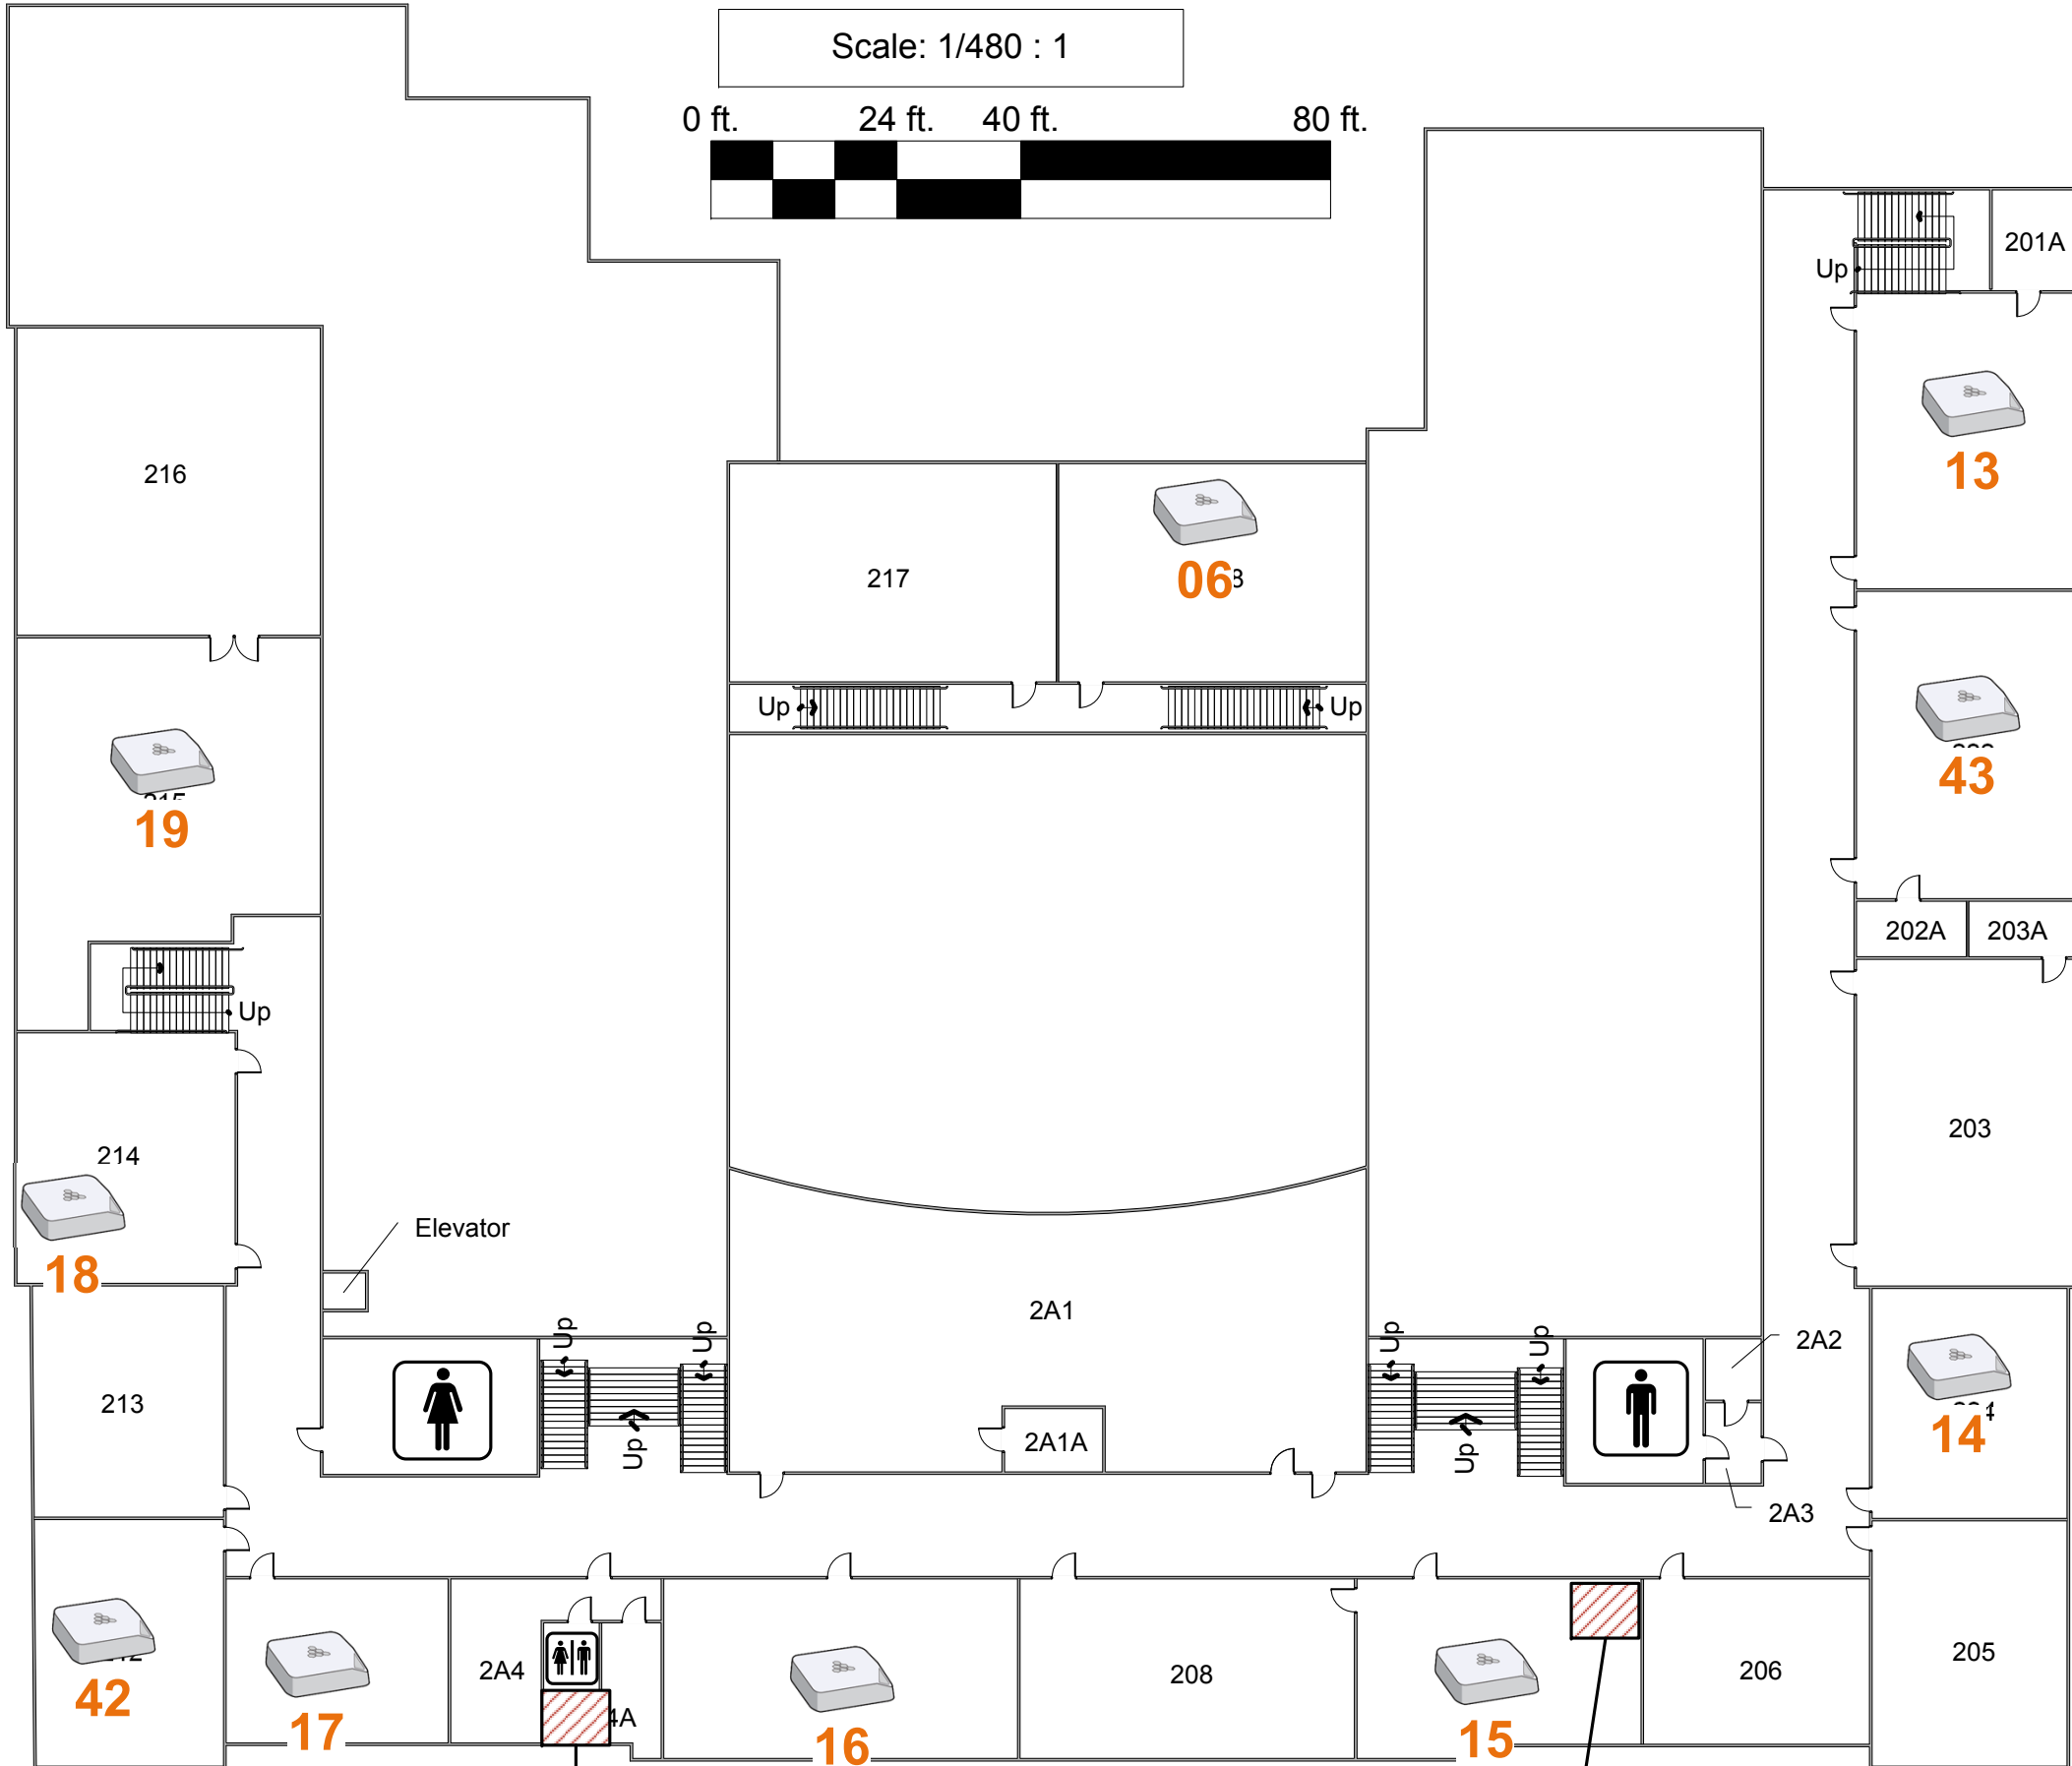

Scale: 1/480 : 1

LHS - 1st floor

IDF A

IDF B

Scale: 1/480 : 1

0 ft. 24 ft. 40 ft. 80 ft.

LHS - 2nd floor

MDF

IDF C

LHS – Booth Hall basement

Scale: 1/480 : 1

LHS – Machine Shop

IDF H

scale
vided

LHS – Trailers

IDF F

Scale: 1/480 : 1

LHS – Science, Auto Shop, & ICA