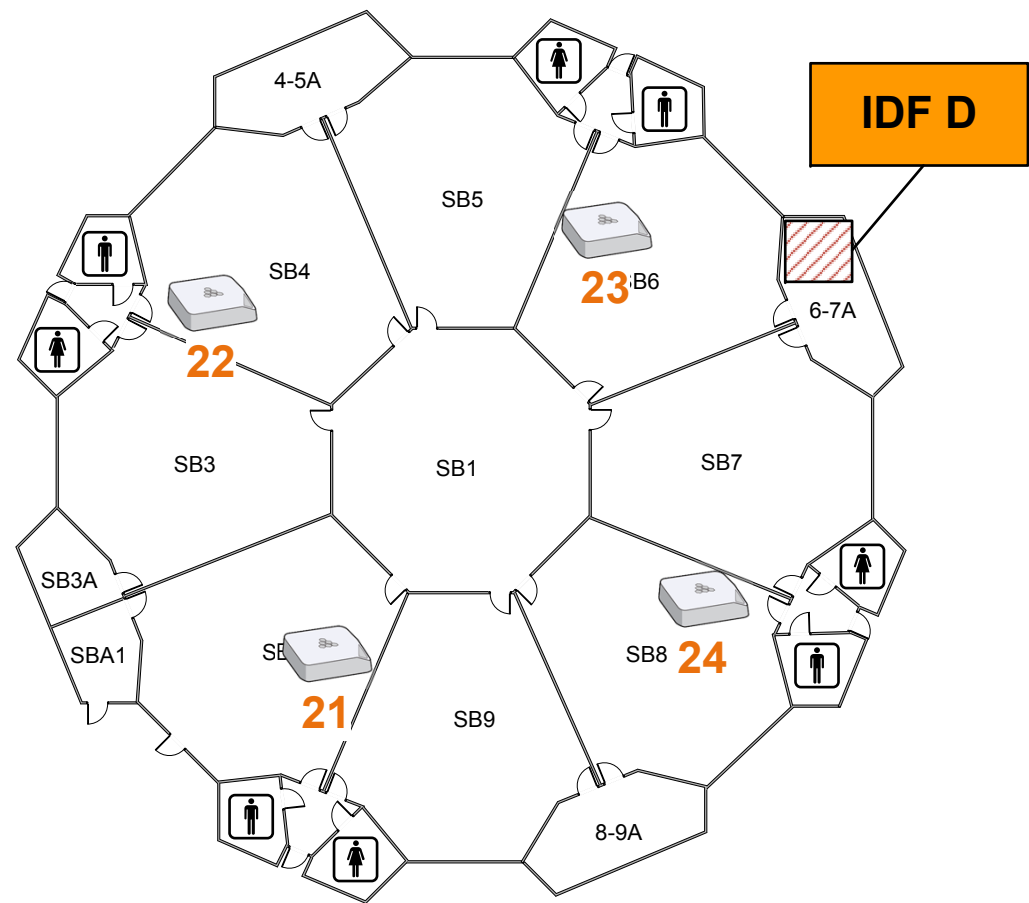

Scale: 1/480 : 1

LHS - 1st floor

IDF A

IDF B

Scale: 1/480 : 1

0 ft. 24 ft. 40 ft. 80 ft.

LHS - 2nd floor

MDF

IDF C

LHS – Booth Hall basement

Scale: 1/480 : 1

LHS – Machine Shop

IDF H

scale
vided

LHS – Trailers

IDF F

Scale: 1/480 : 1

LHS – Science, Auto Shop, & ICA