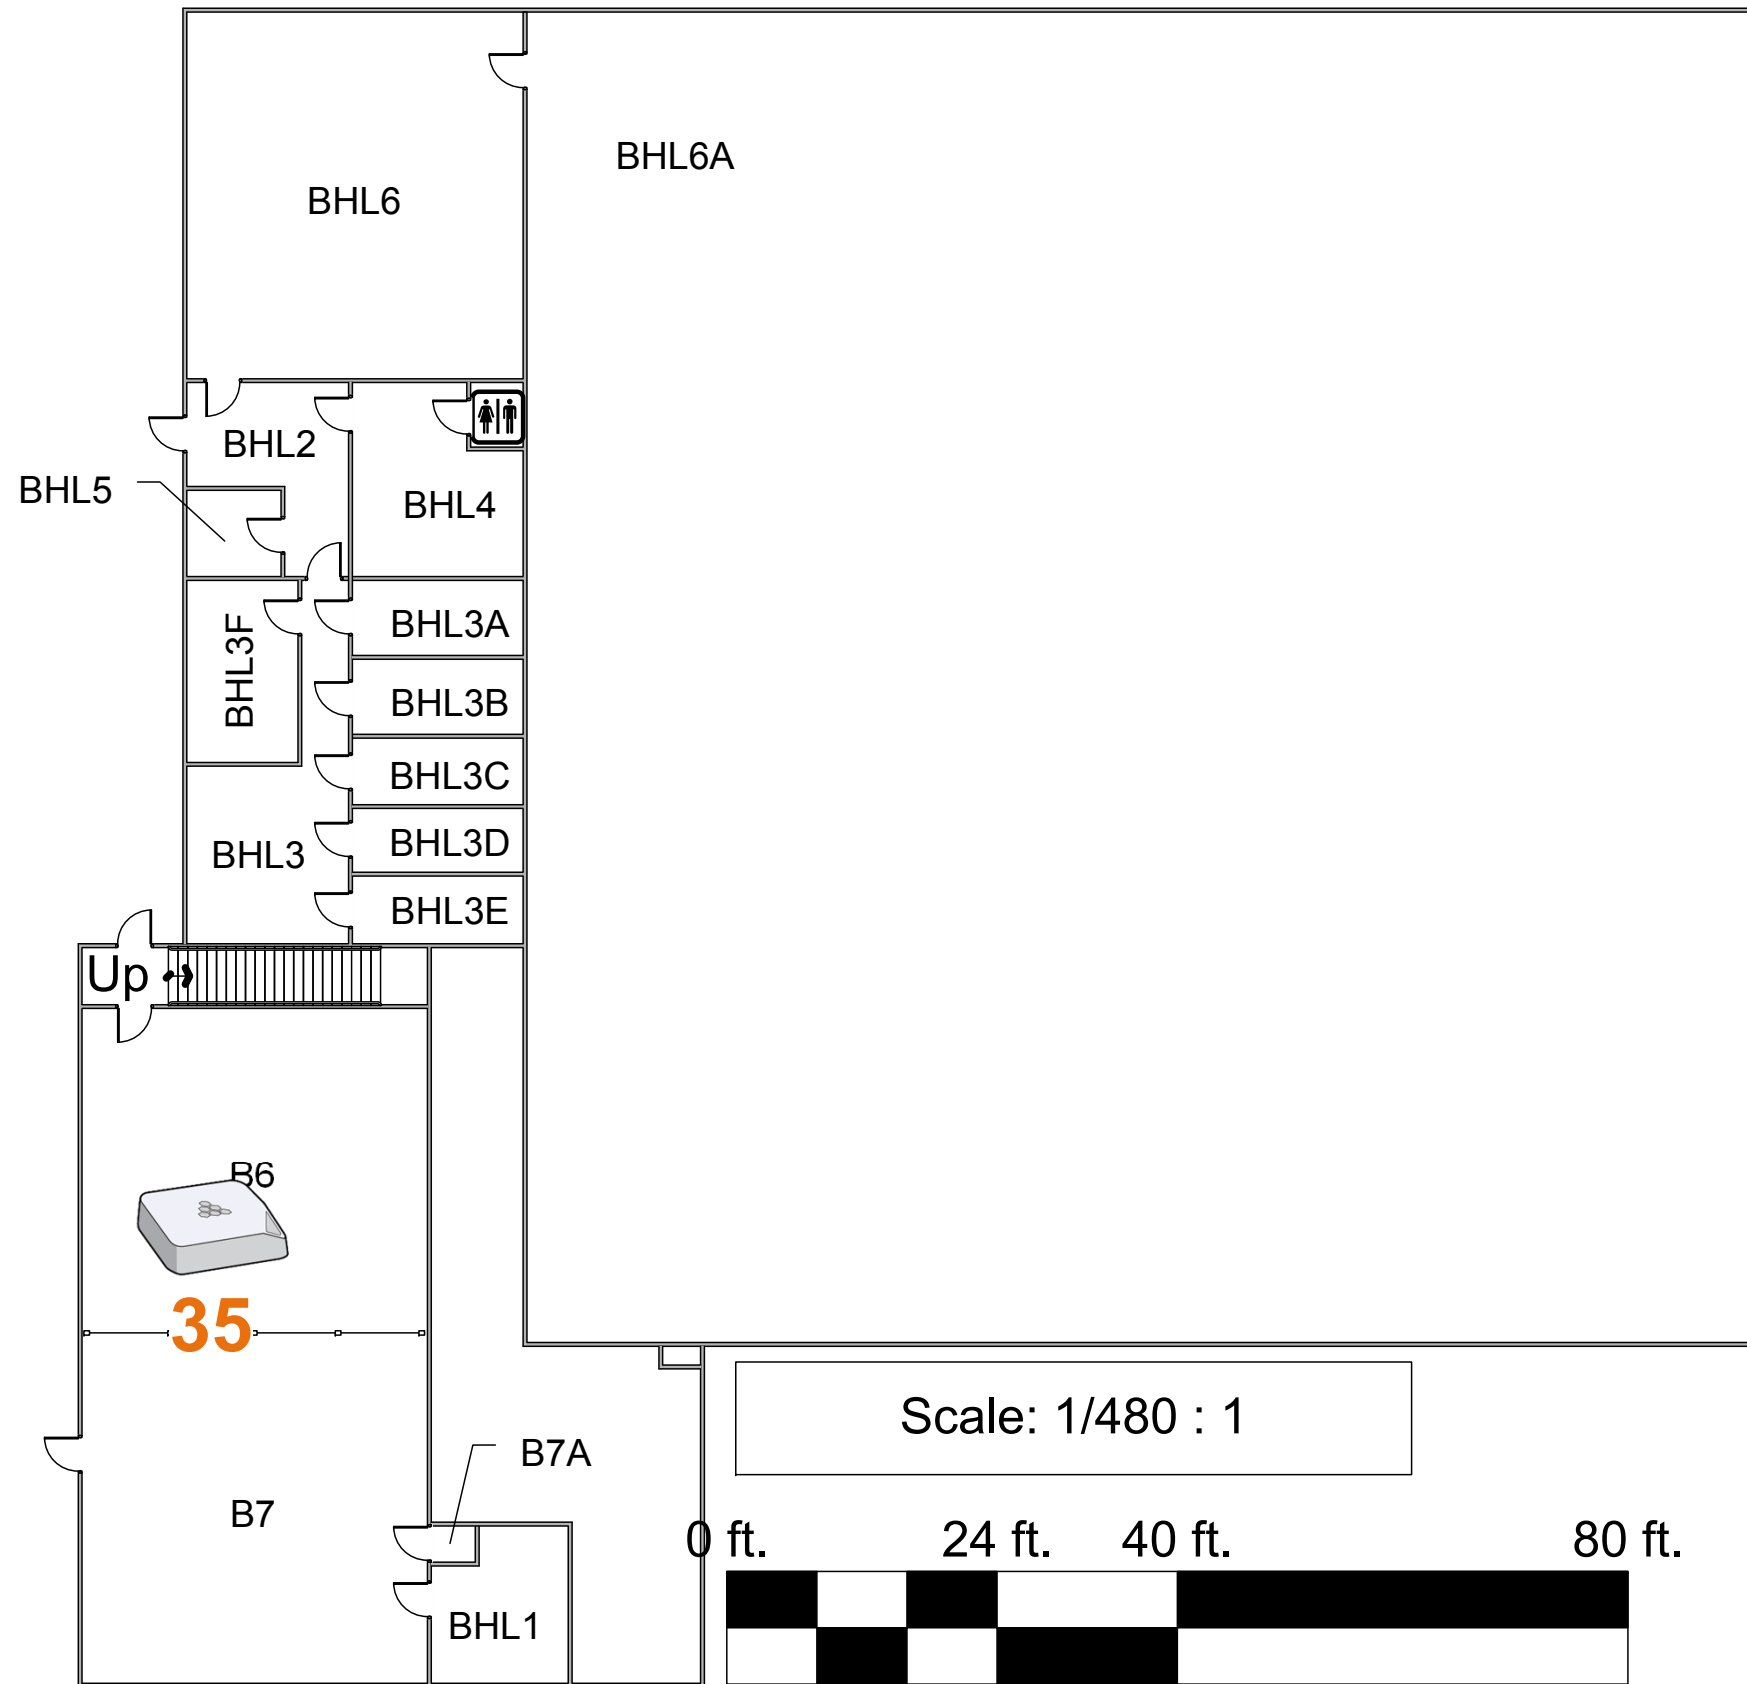

Scale: 1/480 : 1

LHS - 1st floor

IDF A

IDF B

Scale: 1/480 : 1

0 ft. 24 ft. 40 ft. 80 ft.

LHS - 2nd floor

MDF

IDF C

LHS – Booth Hall basement

Scale: 1/480 : 1

LHS – Machine Shop

IDF H

scale
vided

LHS – Trailers

IDF F

Scale: 1/480 : 1

LHS – Science, Auto Shop, & ICA