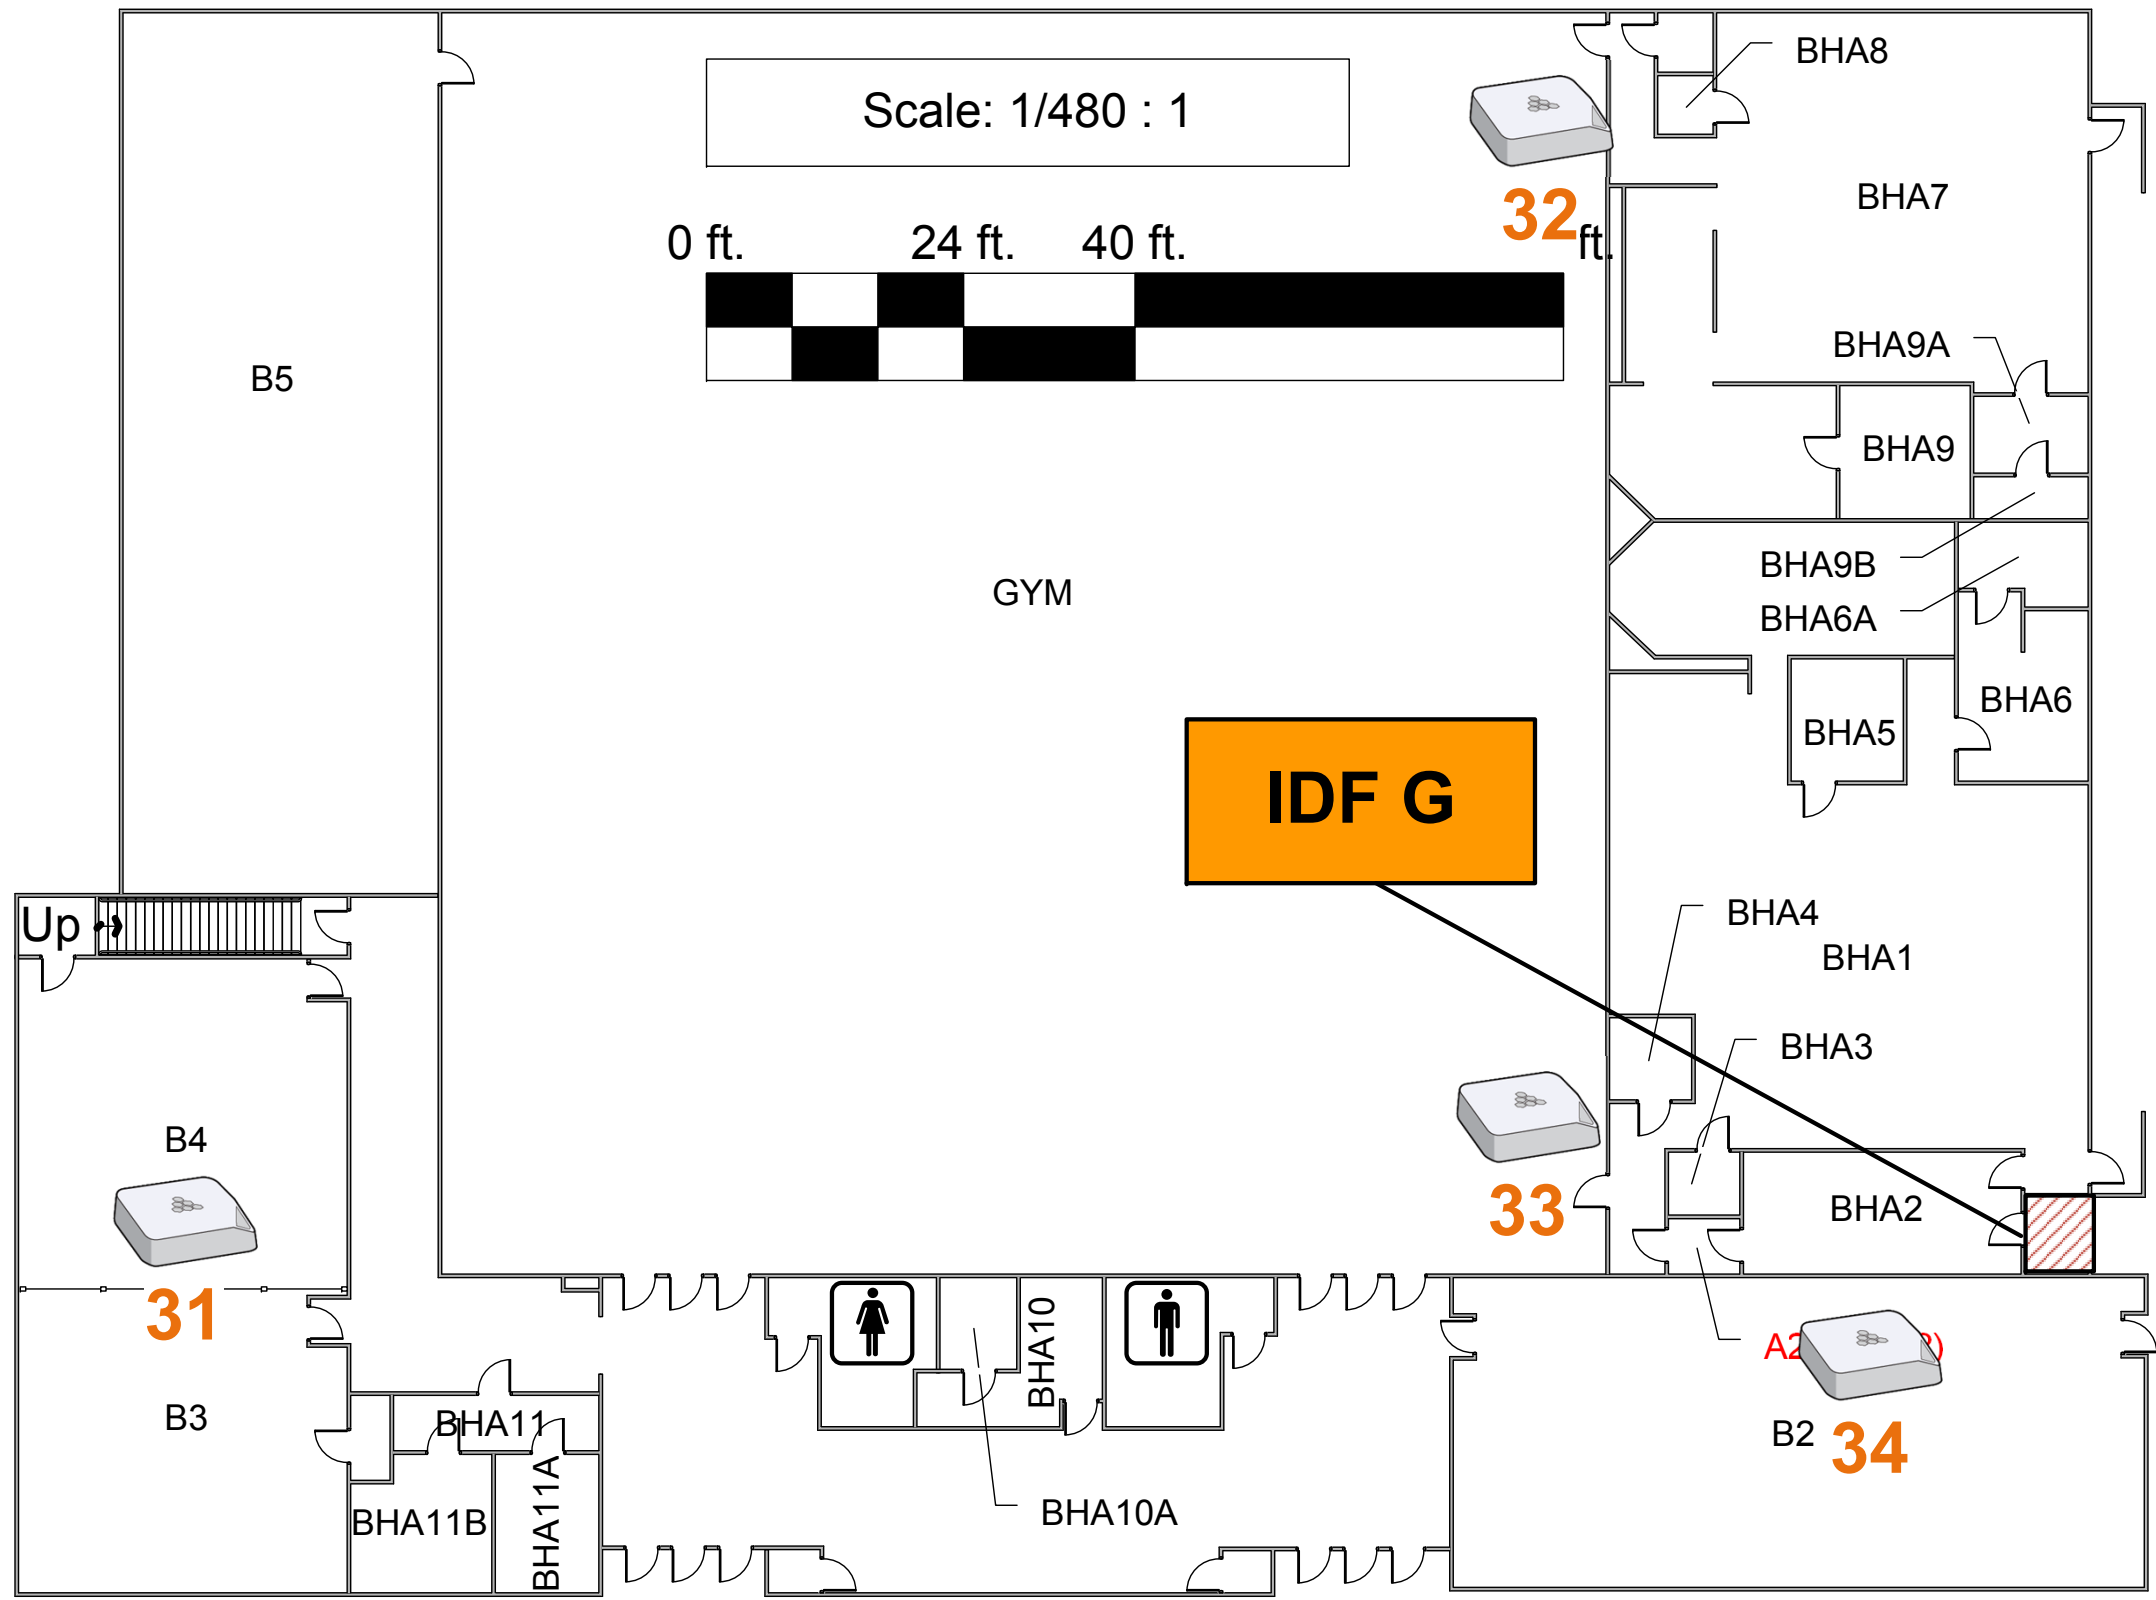

Scale: 1/480 : 1

LHS - 1st floor

IDF A

IDF B

Scale: 1/480 : 1

0 ft. 24 ft. 40 ft. 80 ft.

LHS - 2nd floor

MDF

IDF C

LHS – Booth Hall basement

Scale: 1/480 : 1

LHS – Machine Shop

IDF H

scale
vided

LHS – Trailers

IDF F

Scale: 1/480 : 1

LHS – Science, Auto Shop, & ICA