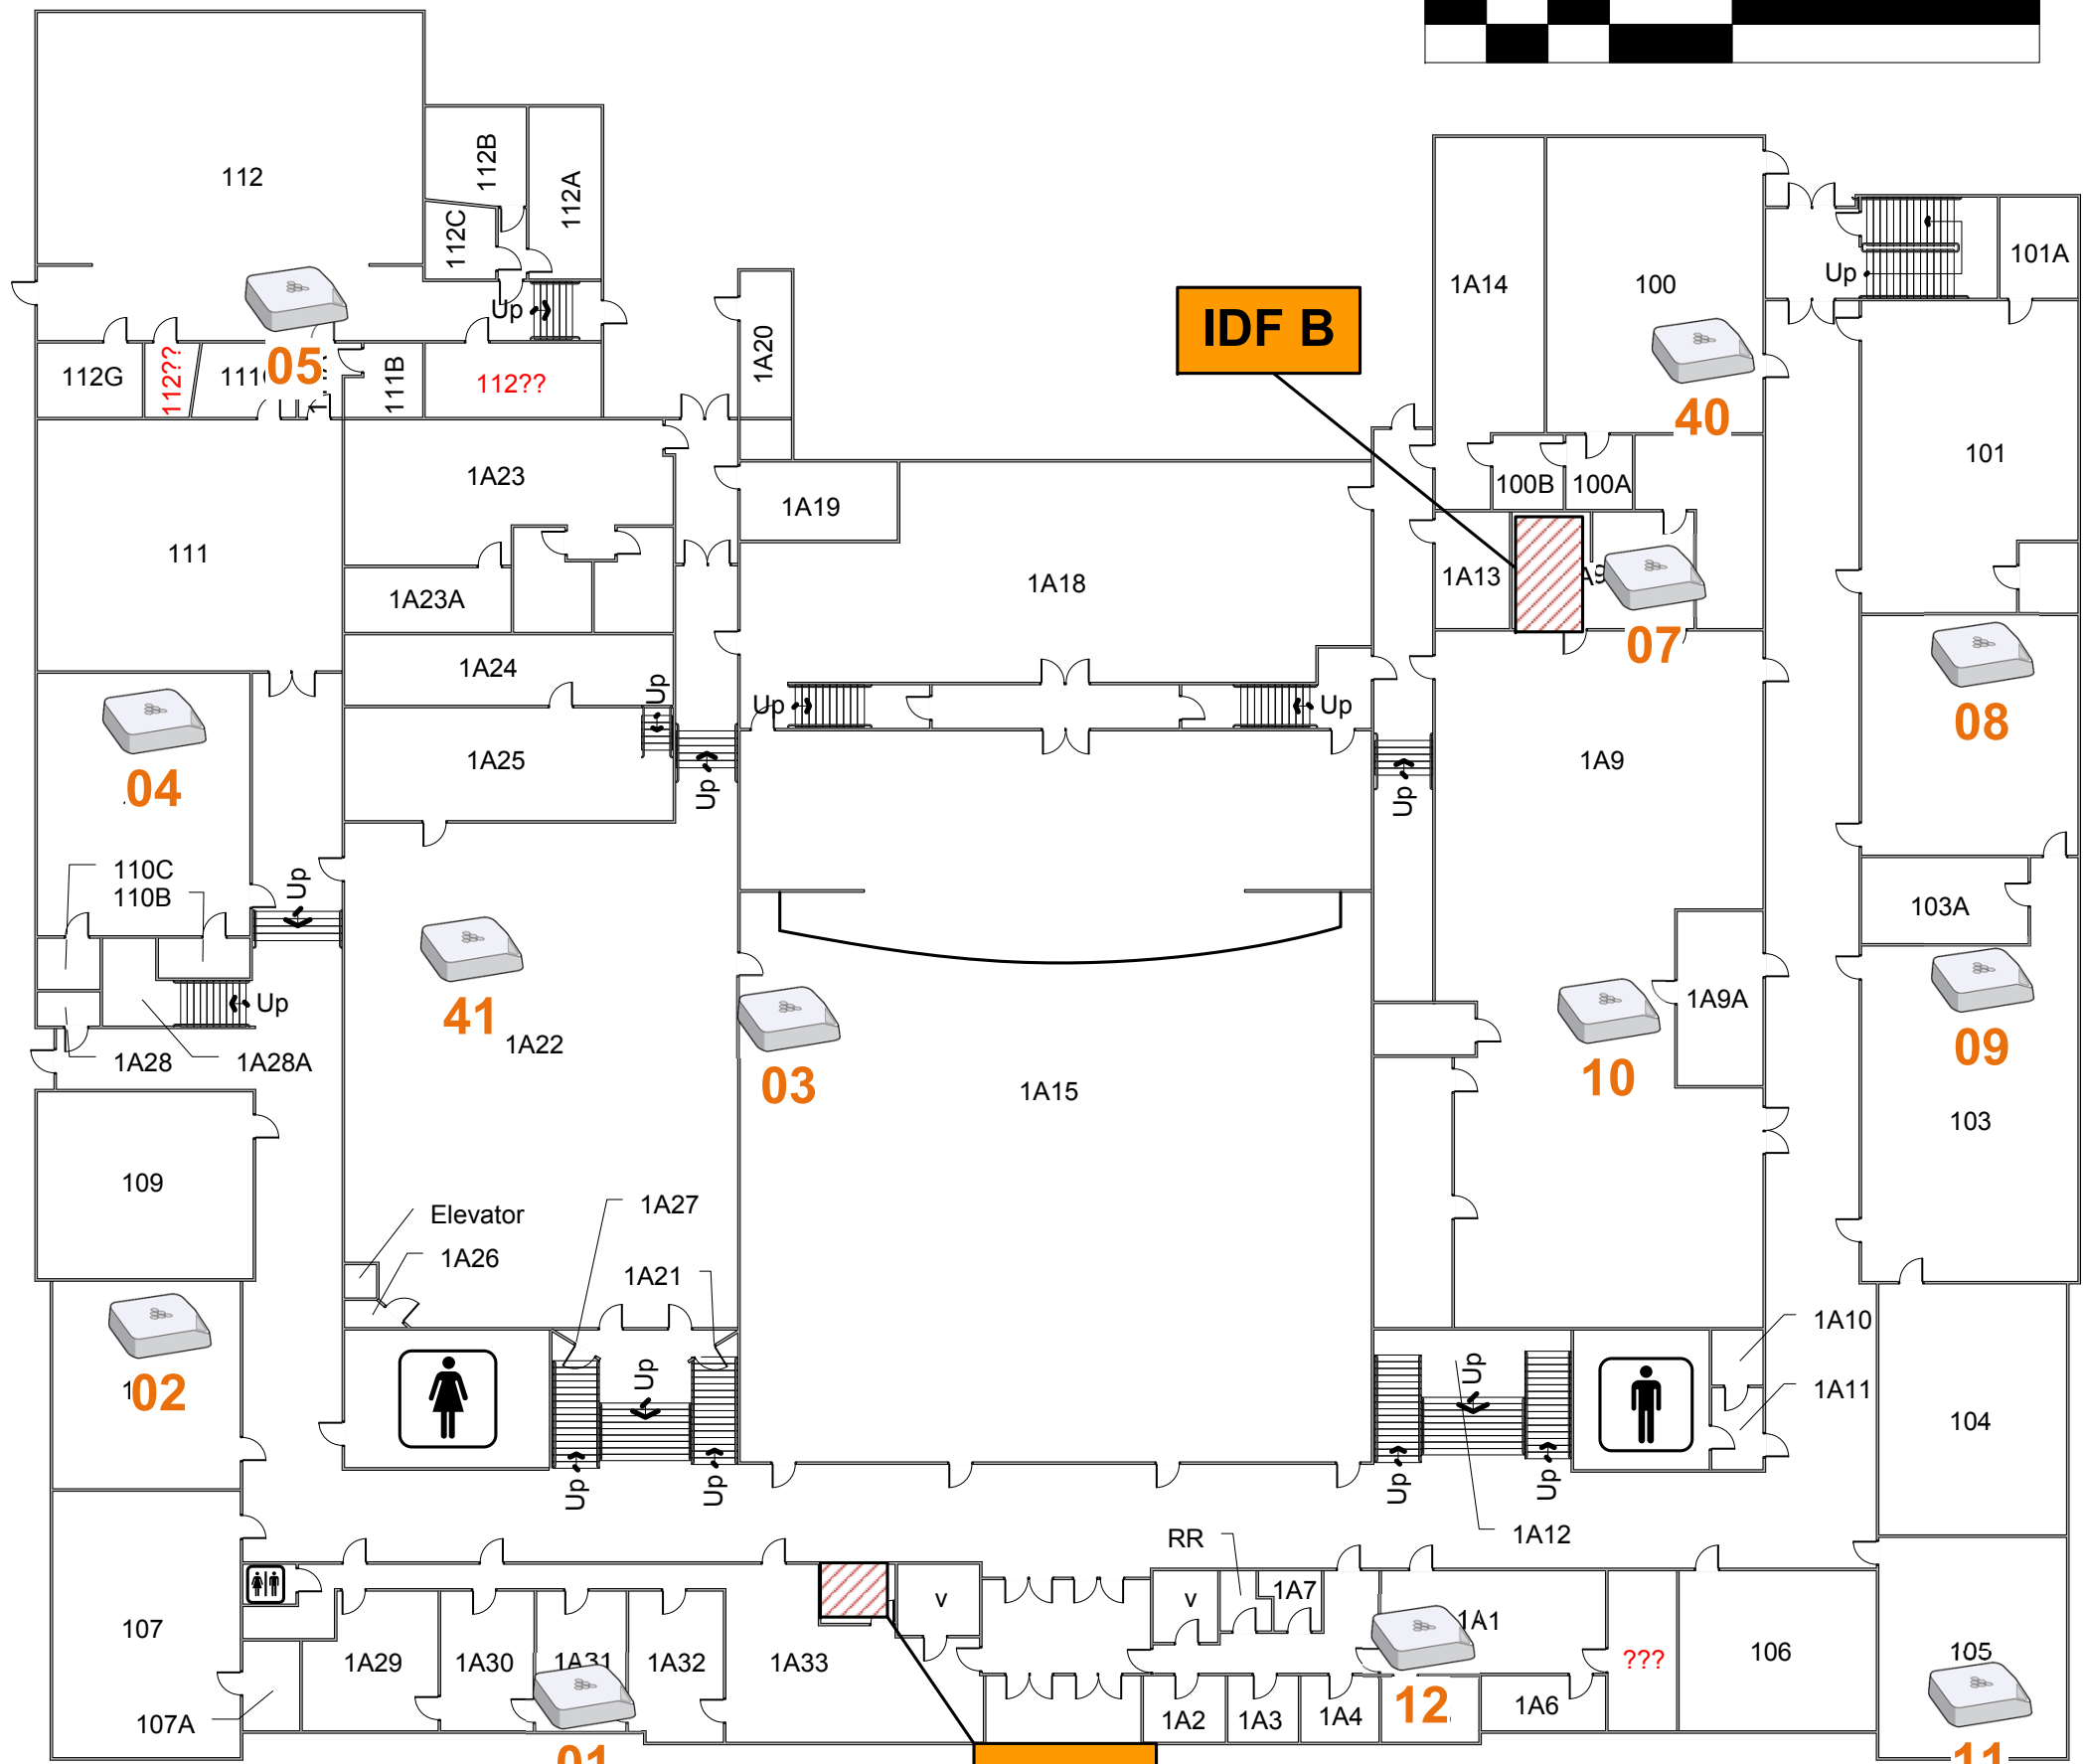

Scale: 1/480 : 1

LHS - 1st floor

IDF A

IDF B

Scale: 1/480 : 1

0 ft. 24 ft. 40 ft. 80 ft.

LHS - 2nd floor

MDF

IDF C

LHS – Booth Hall basement

Scale: 1/480 : 1

LHS – Machine Shop

IDF H

scale
vided

LHS – Trailers

IDF F

Scale: 1/480 : 1

LHS – Science, Auto Shop, & ICA