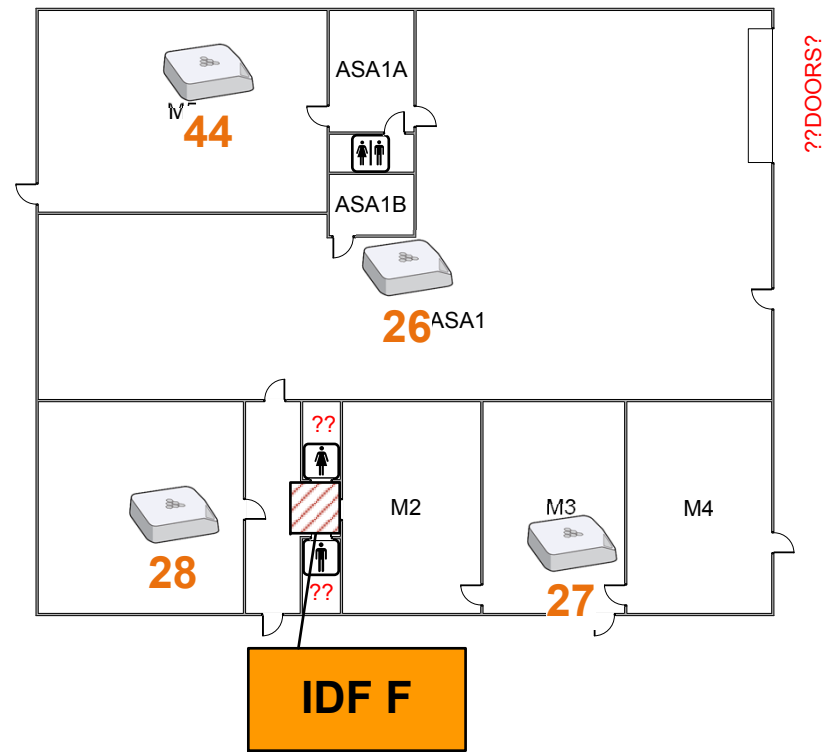

Scale: 1/480 : 1

LHS - 1st floor

IDF A

IDF B

Scale: 1/480 : 1

0 ft. 24 ft. 40 ft. 80 ft.

LHS - 2nd floor

MDF

IDF C

LHS – Booth Hall basement

Scale: 1/480 : 1

LHS – Machine Shop

IDF H

scale
vided

LHS – Trailers

IDF F

Scale: 1/480 : 1

LHS – Science, Auto Shop, & ICA