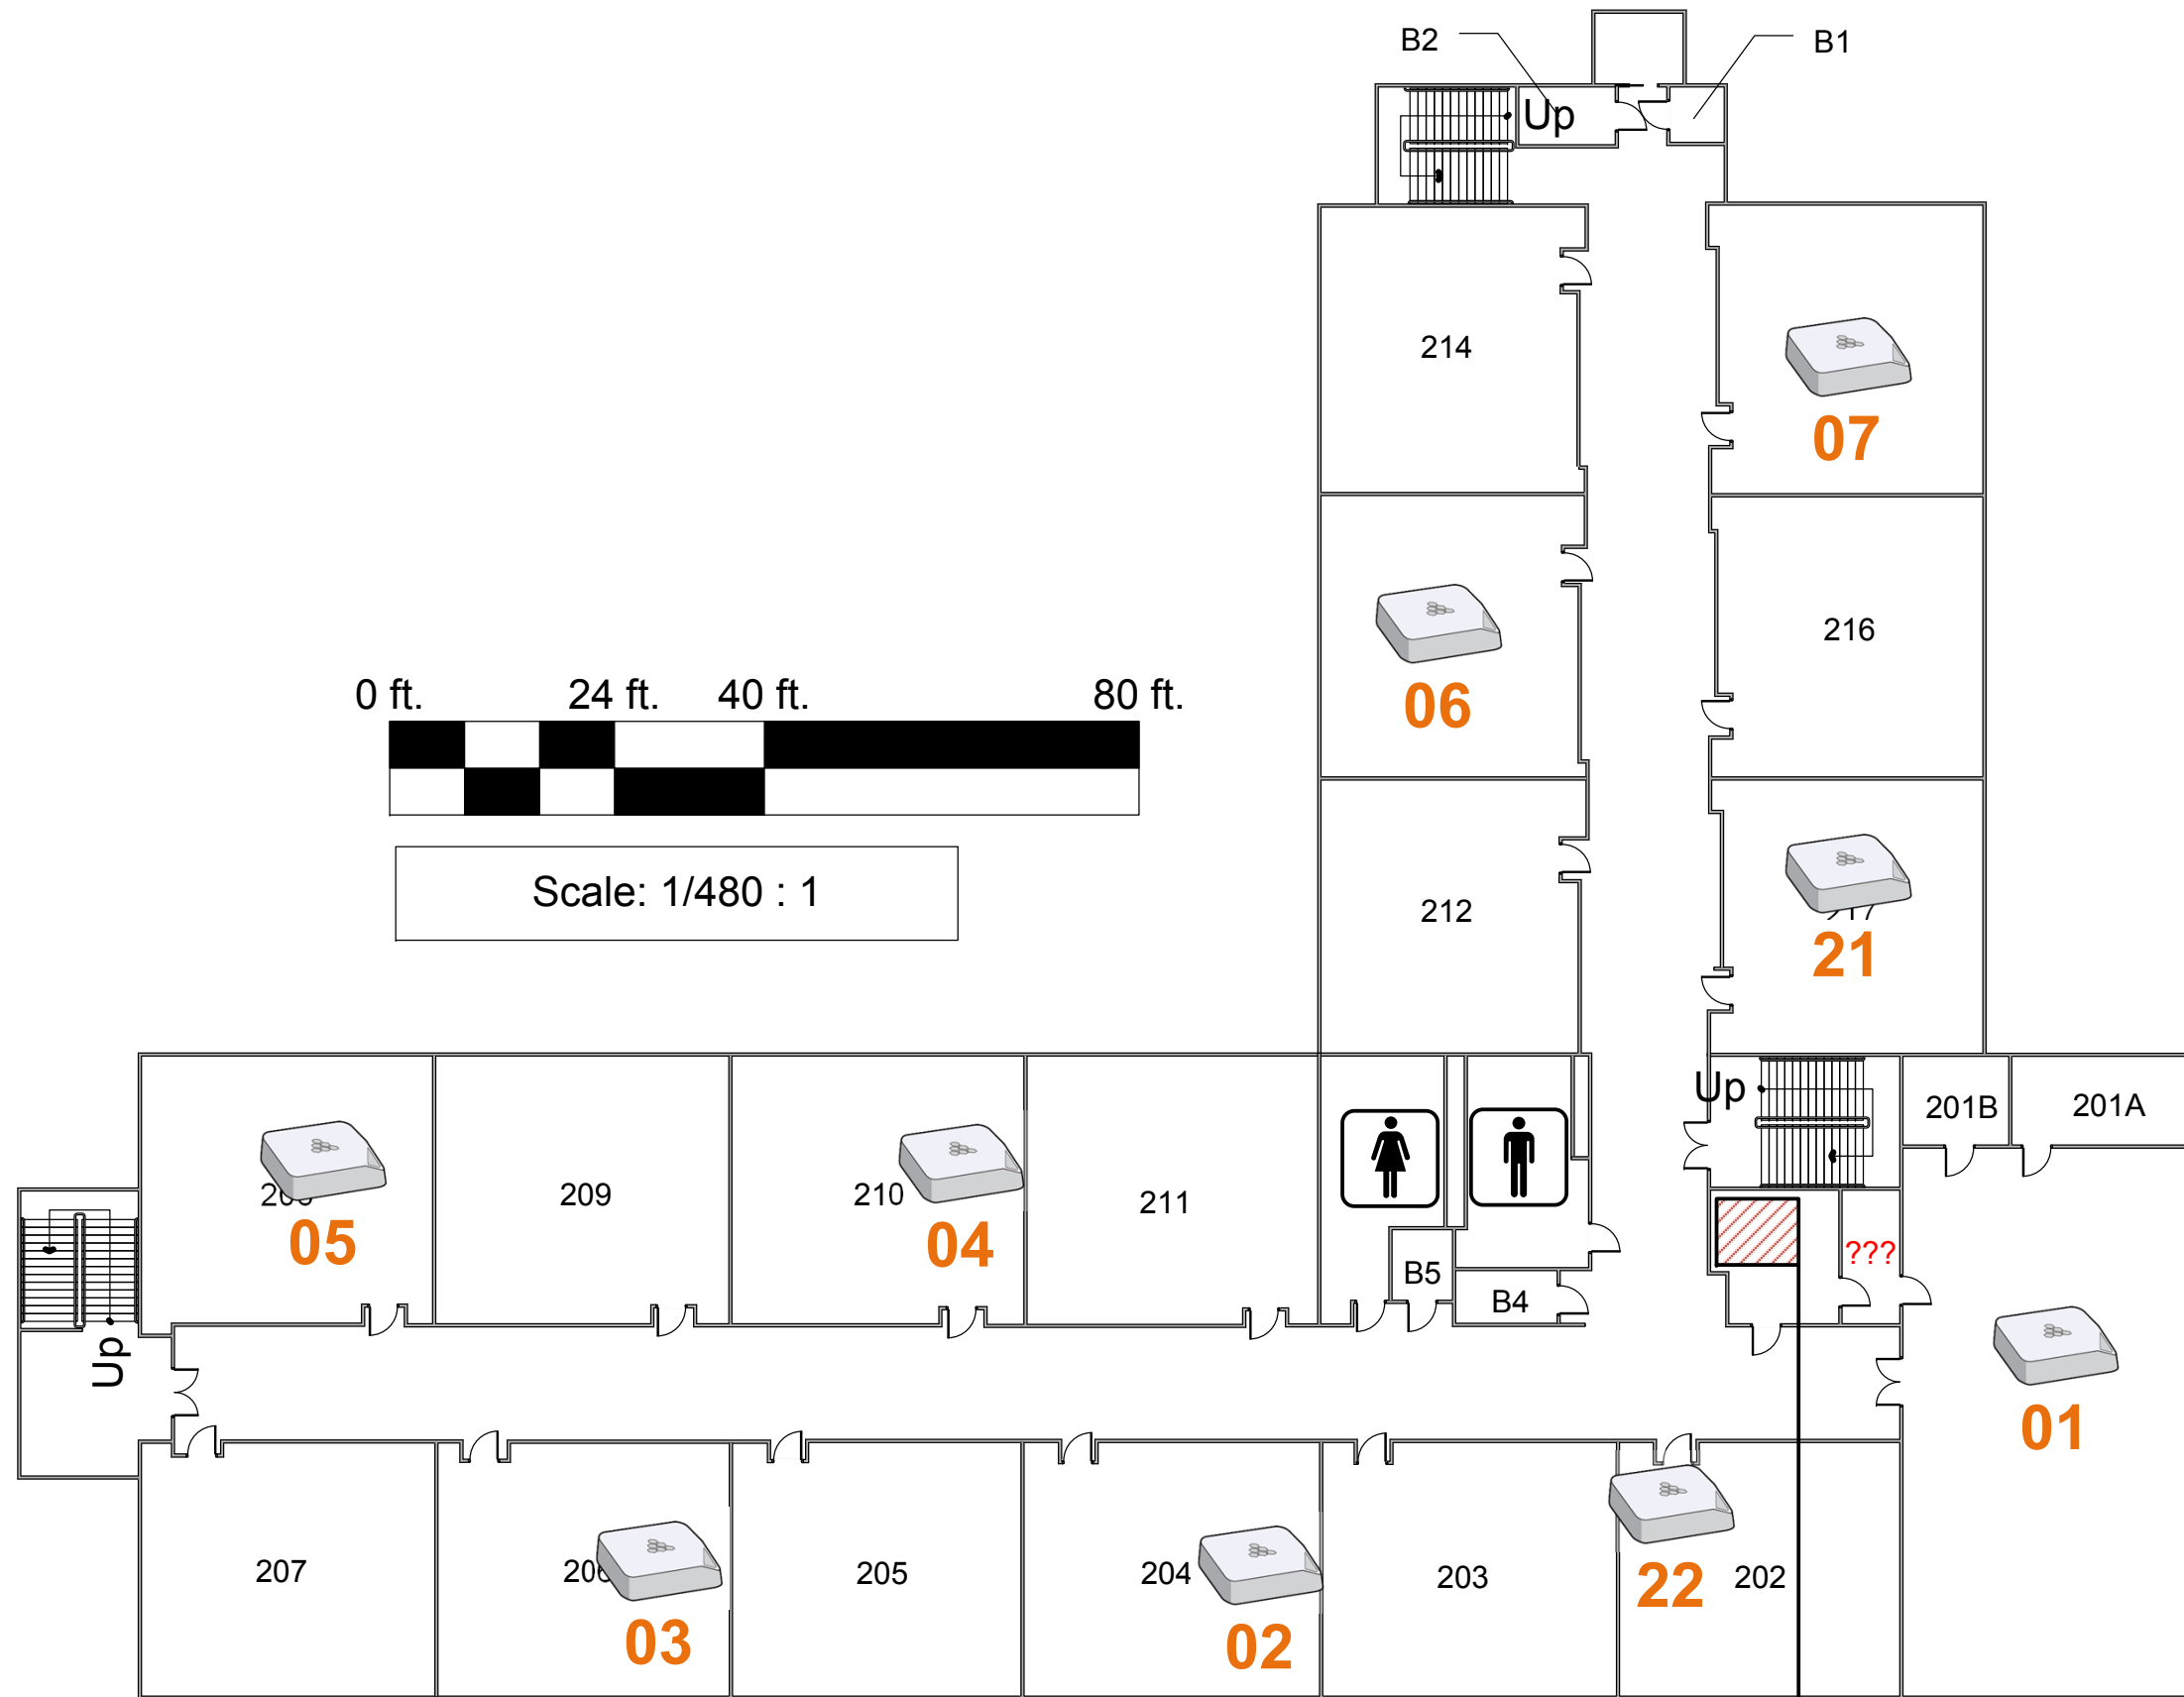

Jenifer – 1st floor 

Jenifer – 2nd floor 

MDF

Scale: 1/480 : 1

0 ft. 24 ft. 40 ft. 80 ft.